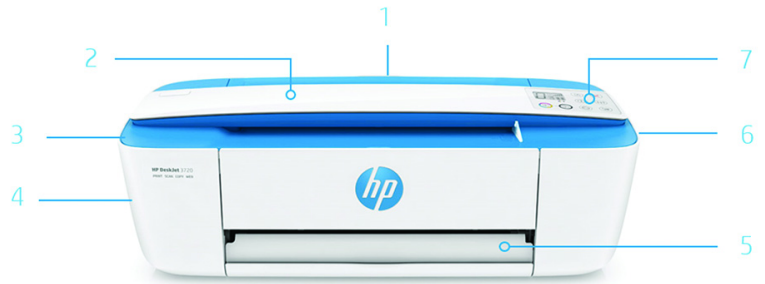

HP DeskJet Ink Advantage 3790 All-in-One Printer

Wireless printing that fits your budget, style, and space

Save space and money and print wirelessly with the world's smallest all-in-one printer.¹ Get ink cartridges at a low cost and all the power you need in this amazing, compact style printer. Print, scan, and copy from virtually any mobile device.²

- Save space and get all the power you need with the world's smallest all-in-one printer.¹
- HP Scroll Scan helps you easily handle most scan jobs, from a variety of papers.
- Any room, any spot – this ultracompact all-in-one is designed to fit where you need it.
- Show your style with a sleek design and a variety of head-turning hues.

Quickly print right from your mobile device²

- The easiest way to print documents, photos, and more from your Apple, Android, and Windows devices.^{3,4}
- Connect your smartphone or tablet directly to your printer, and easily print without a network.⁵
- Get connected quickly and start printing fast with easy setup from your smartphone or tablet.⁶
- Scan any object on the go with the HP All-in-One Printer Remote mobile app for your smartphone or tablet.⁷

Product walkaround

HP DeskJet Ink Advantage 3790 All-in-One Printer shown

1. 60 sheet input tray
2. HP Scroll Scan for scanning and copying
3. Fresh, fun colour options
4. Quiet mode
5. Up to 25 sheet enclosed output tray
6. Built-in Wi-Fi Direct® and wireless networking
7. Intuitive icon LCD display and control panel buttons